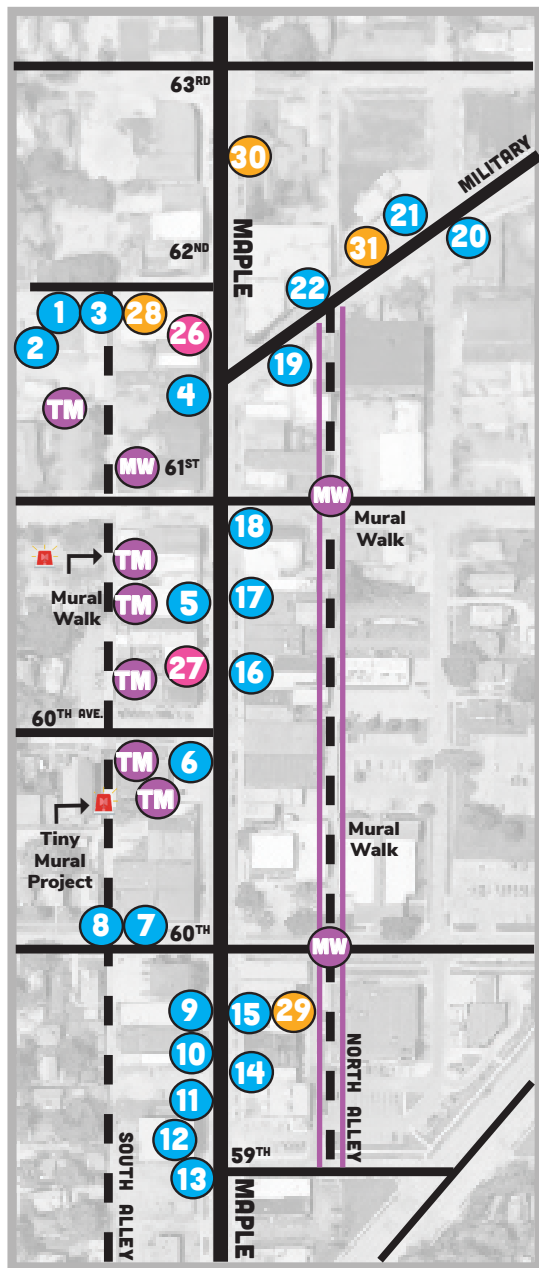

# BENSON FIRST FRIDAY 4.5.2024

## AN ART WALK IN THE BENSON CREATIVE DISTRICT!

### WEST SIDE

- = Family Friendly
- = Emergency Phone
- = Safety Button

#### 1. Petshop

Opening Reception: Angelina Gutierrez // Get To The Point

- On Display: Rebecca Bartlett // CULT ACT
- Out Front: Rat Snack Records & Twin Happiness Food Truck